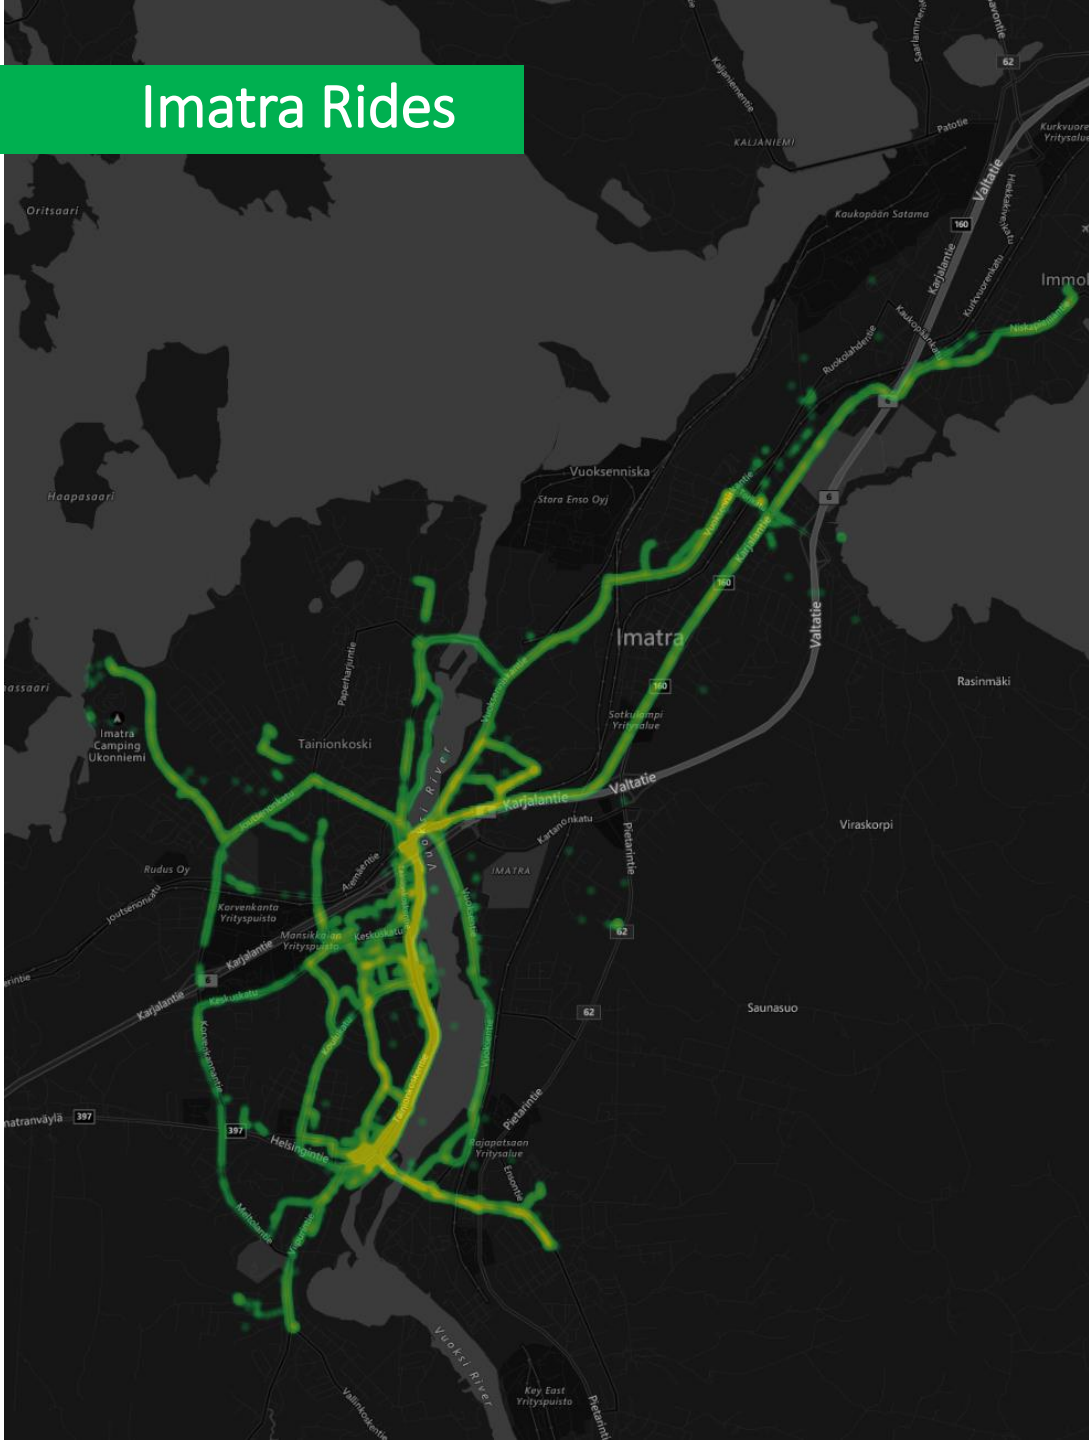

Gender and student:

59%

35%

5%

Age group:

- >49 (born before 1970')
- 39-48 (born in 1970')
- 29-38 (born in 1980')
- 19-28 (born in 1990')
- <18 (born in 2000')

Users born in 1980' and 1990' are the main users

Imatra Rides

- **231** bike trips in Imatra
- **331** kilometers pedaled
- **1.4** km per ride (average)
- Peak riding hour: **10 am**
- Peak riding date: **Saturday**

Rides Data (per Day /Time /Date)

Where users opened Easybike APP

Rides starting point

Parking Data

■ Parking at legal parking spot ● Parking outside of legal parking spot

No. Parking spot	%Trips end at here
1 Kauppakeskus Koskentori	34%
2 Imatra Keskusliikenneasema	16%
3 S-market Rajapatsas	9%
4 Saimaan AMK, Linnalan kampus	6%
5 Minimani	5%
6 K-Market Meltola	4%
7 K-Market Sienimäki	4%
8 Prisma Imatra	4%
9 Imatran urheilutalo	3%
10 Imatran Pääkirjasto	3%
11 Jäähalli, Ottelukatu 1	2%
12 Imatran kylpylä	1%
13 Karjalantie-Kiskotie pysäkki	1%
14 K-Market Rautio	1%
15 Virta-opisto	0%
Outside	5%