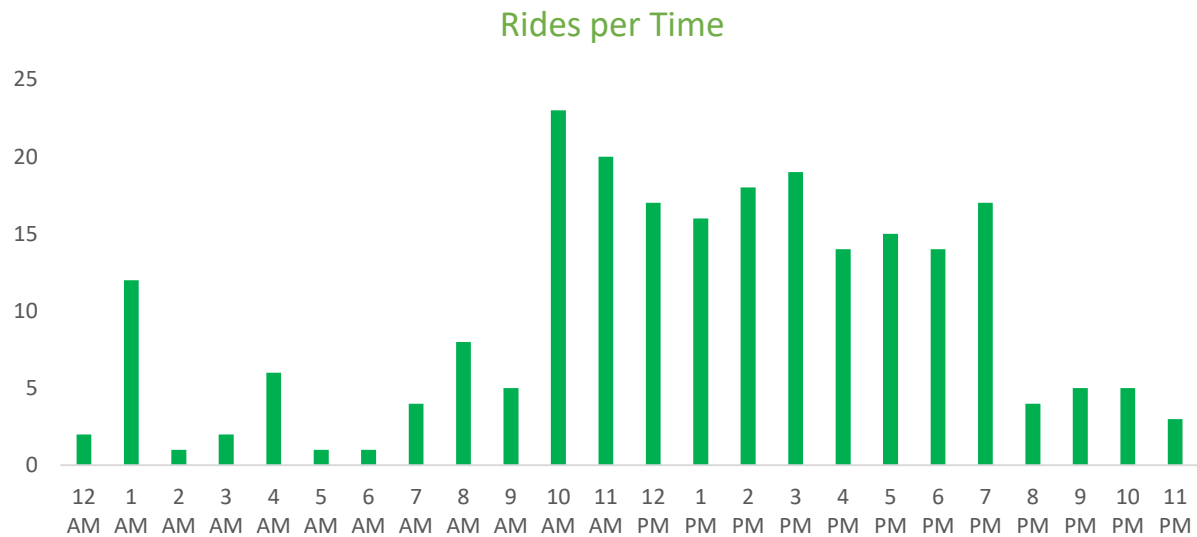

Gender and student:

59%

35%

5%

Age group:

- >49 (born before 1970')
- 39-48 (born in 1970')
- 29-38 (born in 1980')
- 19-28 (born in 1990')
- <18 (born in 2000')

Users born in 1980' and 1990' are the main users

Imatra Rides

- **231** bike trips in Imatra
- **331** kilometers pedaled
- **1.4** km per ride (average)
- Peak riding hour: **10 am**
- Peak riding date: **Saturday**

Rides Data (per Day /Time /Date)

Where users opened Easybike APP