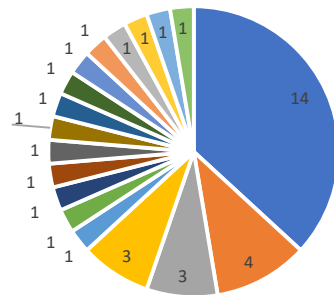

IMATRA

2 0 1 8

CITYBIKE

Report for Pilot Project

2 Cities:

- Tampere (Hervanta)
- Imatra

200 Bicycles

- 150 bicycles in Tampere
- 50 bicycle in Imatra

4 Months service time

- Tampere: 01.07.2018 – 31.10.2018
- Imatra: 25.07.2018 – 31.10.2018

55 Parking spots

- 40 in Tampere
- 15 in Imatra

Imatra User Data

User number:

272 registered users

63% passed ID verification

Nationality:

233 Finnish users (86%)

39 International users (14%)

- Russia
- Germany
- Greece
- United Kingdom
- Algeria
- American Samoa
- Andorra
- Bangladesh
- Egypt
- France
- Hungary
- Israel
- Lithuania
- Poland
- Portugal
- Suriname
- Ukraine
- Vietnam

Gender and student:

59%

35%

5%

Age group:

- >49 (born before 1970')
- 39-48 (born in 1970')
- 29-38 (born in 1980')
- 19-28 (born in 1990')
- <18 (born in 2000')

Users born in 1980' and 1990' are the main users