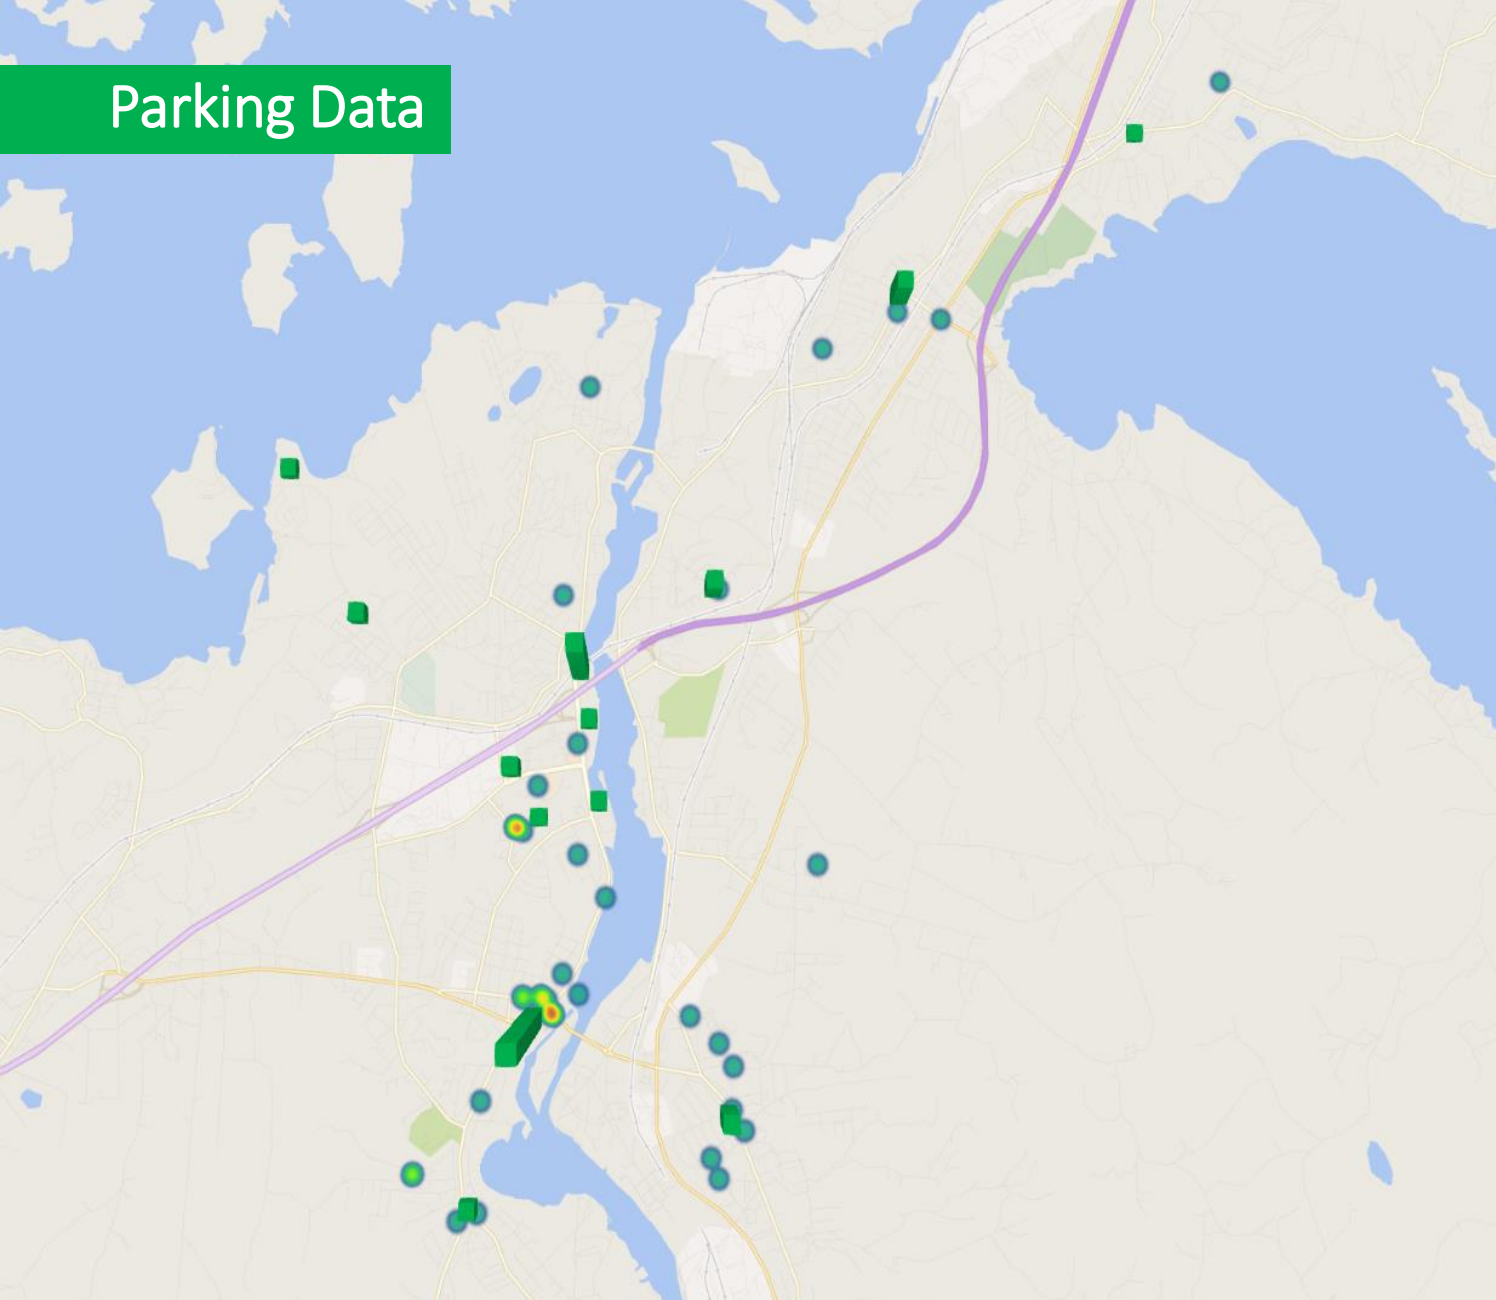

Imatra Rides

- **231** bike trips in Imatra
- **331** kilometers pedaled
- **1.4** km per ride (average)
- Peak riding hour: **10 am**
- Peak riding date: **Saturday**

Rides Data (per Day /Time /Date)

Where users opened Easybike APP

Rides starting point

Parking Data

■ Parking at legal parking spot ● Parking outside of legal parking spot

No. Parking spot	%Trips end at here
1 Kauppakeskus Koskentori	34%
2 Imatra Keskusliikenneasema	16%
3 S-market Rajapatsas	9%
4 Saimaan AMK, Linnalan kampus	6%
5 Minimani	5%
6 K-Market Meltola	4%
7 K-Market Sienimäki	4%
8 Prisma Imatra	4%
9 Imatran urheilutalo	3%
10 Imatran Pääkirjasto	3%
11 Jäähalli, Ottelukatu 1	2%
12 Imatran kylpylä	1%
13 Karjalantie-Kiskotie pysäkki	1%
14 K-Market Rautio	1%
15 Virta-opisto	0%
Outside	5%