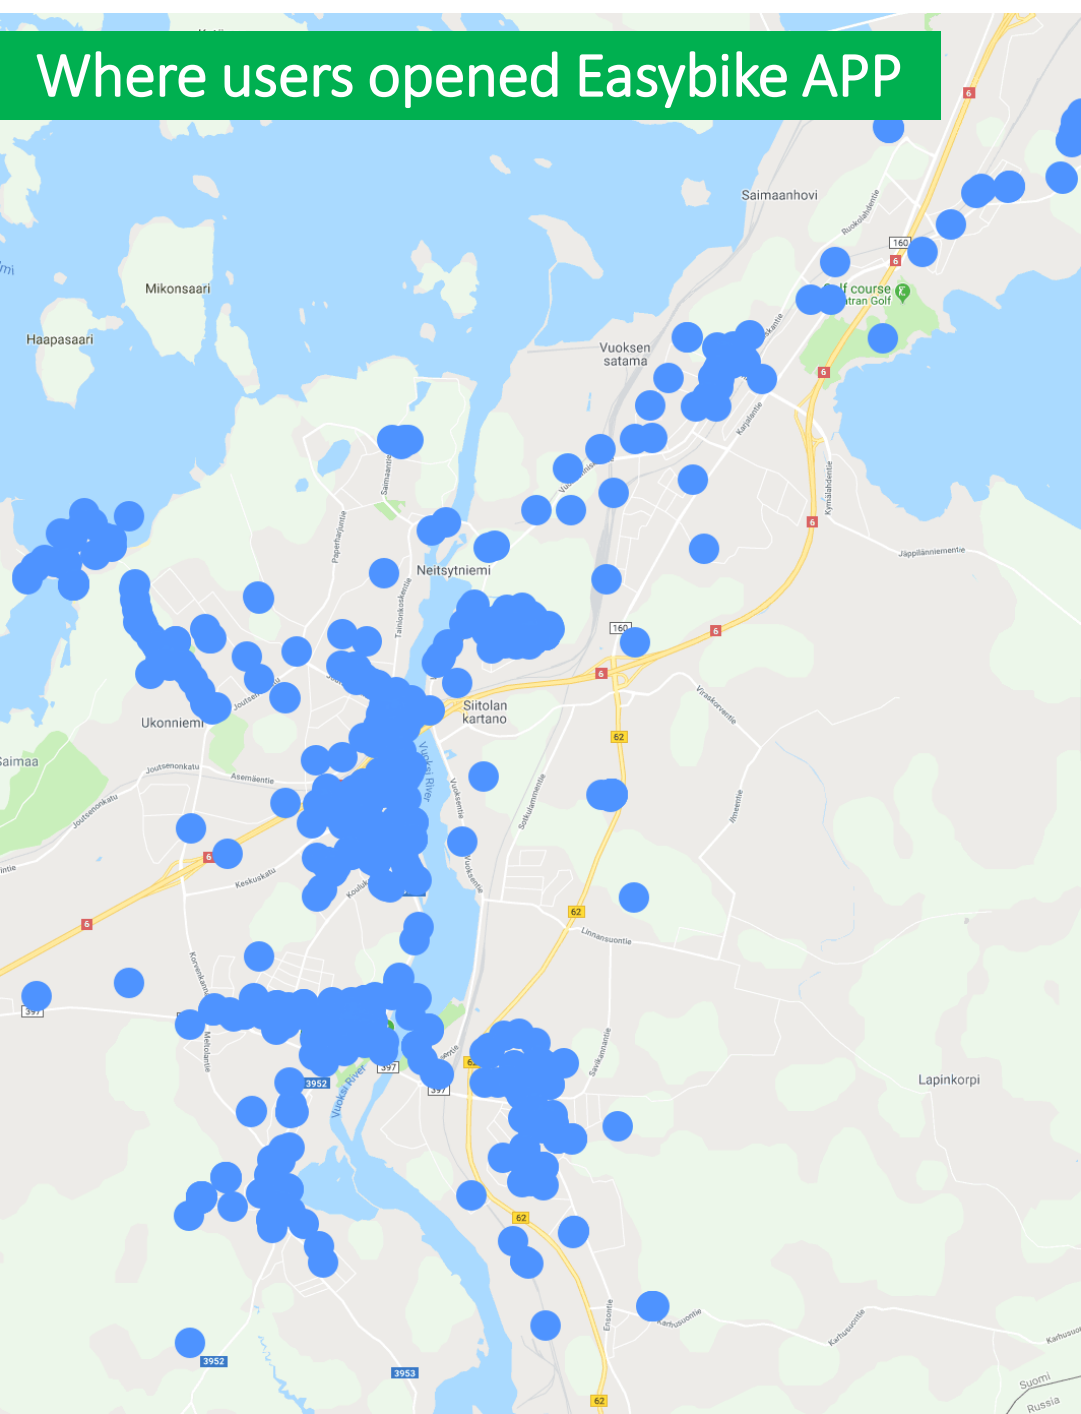

Imatra Rides

- **231** bike trips in Imatra
- **331** kilometers pedaled
- **1.4** km per ride (average)
- Peak riding hour: **10 am**
- Peak riding date: **Saturday**

Rides Data (per Day /Time /Date)

Where users opened Easybike APP

Rides starting point

Parking Data

■ Parking at legal parking spot ● Parking outside of legal parking spot

No. Parking spot	%Trips end at here
1 Kauppakeskus Koskentori	34%
2 Imatra Keskusliikenneasema	16%
3 S-market Rajapatsas	9%
4 Saimaan AMK, Linnalan kampus	6%
5 Minimani	5%
6 K-Market Meltola	4%
7 K-Market Sienimäki	4%
8 Prisma Imatra	4%
9 Imatran urheilutalo	3%
10 Imatran Pääkirjasto	3%
11 Jäähalli, Ottelukatu 1	2%
12 Imatran kylpylä	1%
13 Karjalantie-Kiskotie pysäkki	1%
14 K-Market Rautio	1%
15 Virta-opisto	0%
Outside	5%