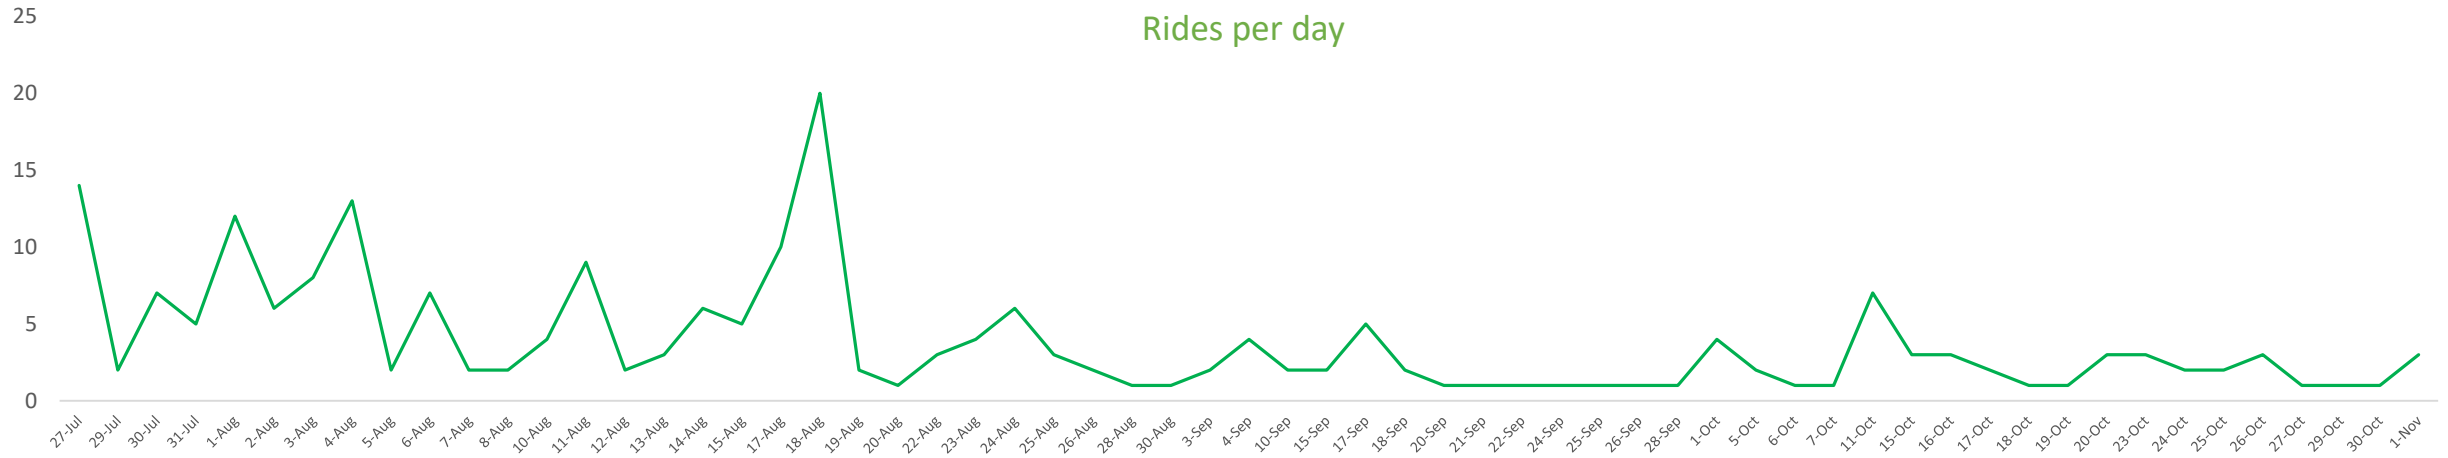

Gender and student:

59%

35%

5%

Age group:

- >49 (born before 1970')
- 39-48 (born in 1970')
- 29-38 (born in 1980')
- 19-28 (born in 1990')
- <18 (born in 2000')

Users born in 1980' and 1990' are the main users

Imatra Rides

- **231** bike trips in Imatra
- **331** kilometers pedaled
- **1.4** km per ride (average)
- Peak riding hour: **10 am**
- Peak riding date: **Saturday**

Rides Data (per Day /Time /Date)

Where users opened Easybike APP