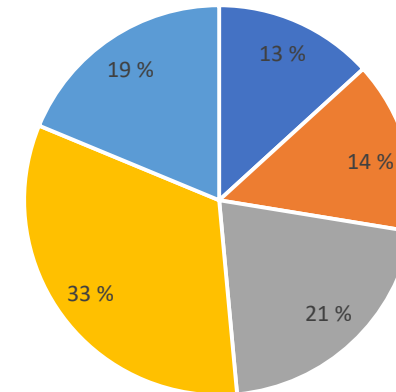

Nationality:

233 Finnish users (86%)

39 International users (14%)

- Russia
- Germany
- Greece
- United Kingdom
- Algeria
- American Samoa
- Andorra
- Bangladesh
- Egypt
- France
- Hungary
- Israel
- Lithuania
- Poland
- Portugal
- Suriname
- Ukraine
- Vietnam

Gender and student:

59%

35%

5%

Age group:

- >49 (born before 1970')
- 39-48 (born in 1970')
- 29-38 (born in 1980')
- 19-28 (born in 1990')
- <18 (born in 2000')

Users born in 1980' and 1990' are the main users

Imatra Rides

- **231** bike trips in Imatra
- **331** kilometers pedaled
- **1.4** km per ride (average)
- Peak riding hour: **10 am**
- Peak riding date: **Saturday**

Rides Data (per Day /Time /Date)

Where users opened Easybike APP