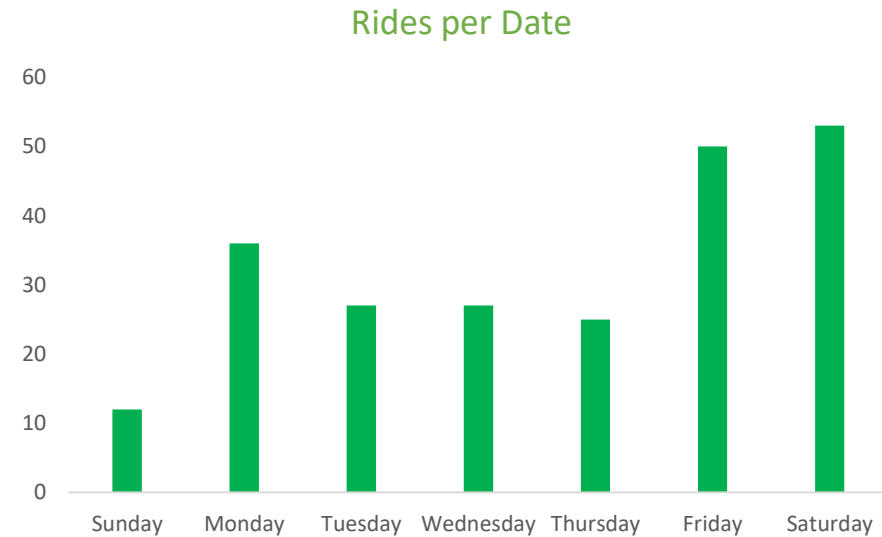

Gender and student:

59%

35%

5%

Age group:

- >49 (born before 1970')
- 39-48 (born in 1970')
- 29-38 (born in 1980')
- 19-28 (born in 1990')
- <18 (born in 2000')

Users born in 1980' and 1990' are the main users

Imatra Rides

- **231** bike trips in Imatra
- **331** kilometers pedaled
- **1.4** km per ride (average)
- Peak riding hour: **10 am**
- Peak riding date: **Saturday**

Rides Data (per Day /Time /Date)

Where users opened Easybike APP